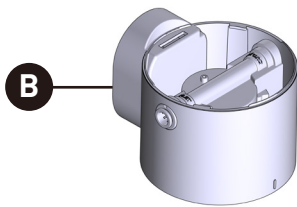

MOEN®

ILLUSTRATED PARTS

ORDER BY PART NUMBER

F9800 Moen® Single Stage Under Sink Advanced Water Filtration System

ID	Kit Number
A	214494
B	214495
C	F9810 (Basic Filter) F9820 (Advanced Filter)
D	F9805
E	214496
F	262578 (To be used with SIP S5510, S5520 and S5530, S5535, S5540, S5550 and S5560 series beverage faucets)