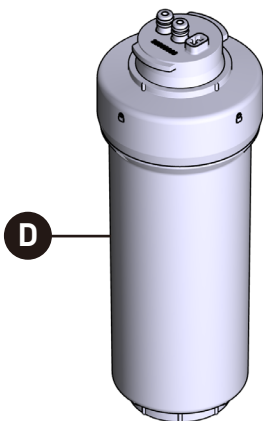

MOEN®

ILLUSTRATED PARTS

ORDER BY PART NUMBER

F9800 Moen® Single Stage Under Sink Advanced Water Filtration System

ID	Kit Number
A	214494
B	214495
C	F9810 (Basic Filter) F9820 (Advanced Filter)
D	F9805
E	214496
F	262578 (To be used with SIP S5510, S5520 and S5530, S5535, S5540, S5550 and S5560 series beverage faucets)