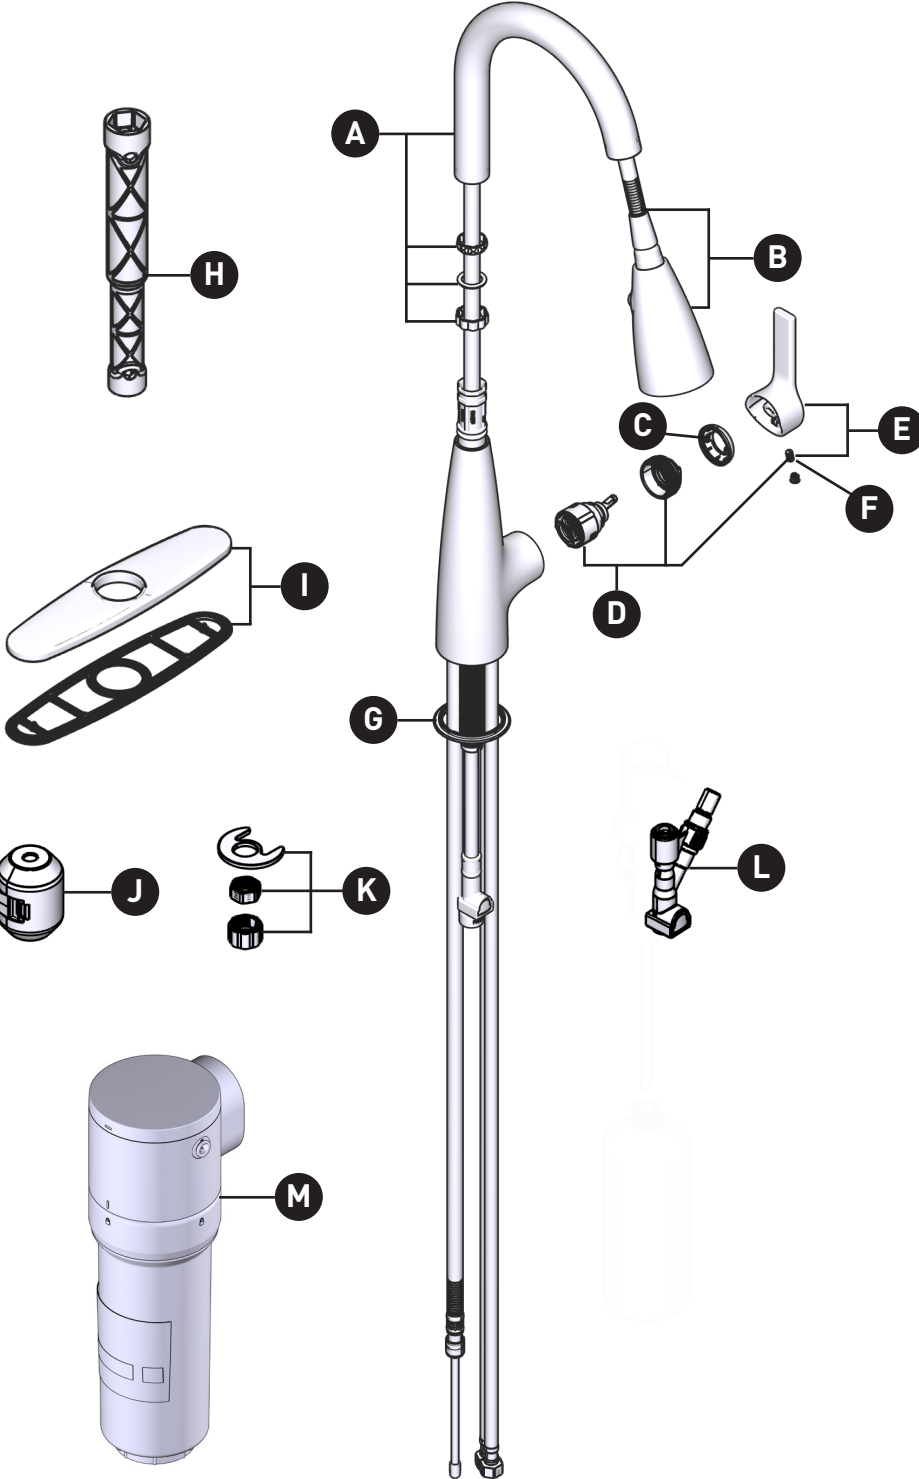

### Haelyn™ 3-in-1 Water Filtration Single-Handle High Arc Pulldown Kitchen Faucet

F87627 Series

ORDER BY PART NUMBER

ID	Kit Number	Finish
*A	176077	See below
*B	262876	See below
*C	160660	See below
D	160657	N/A
*E	210116	See below
F	155023	N/A
G	143338	Chrome
	143338BL	Matte Black
H	118305	N/A
*I	141002	See below
J	195361	N/A
K	192155	N/A
L	262875	N/A
**M	F9800	N/A

\*Finish Determined by Suffix

Finish	Description
C	Chrome
BL	Matte Black

**\*\*NOTE:** For F9800 filter unit service items, please refer to the F9800 detailed parts page on the next page.

## ILLUSTRATED PARTS

ORDER BY PART NUMBER

### F9800 Moen® Single Stage Under Sink Advanced Water Filtration System

ID	Kit Number
A	214494
B	214495
C	F9810 (Basic Filter) F9820 (Advanced Filter)
D	F9805
E	214496
F	262578 (To be used with SIP S5510, S5520 and S5530, S5535, S5540, S5550 and S5560 series beverage faucets)